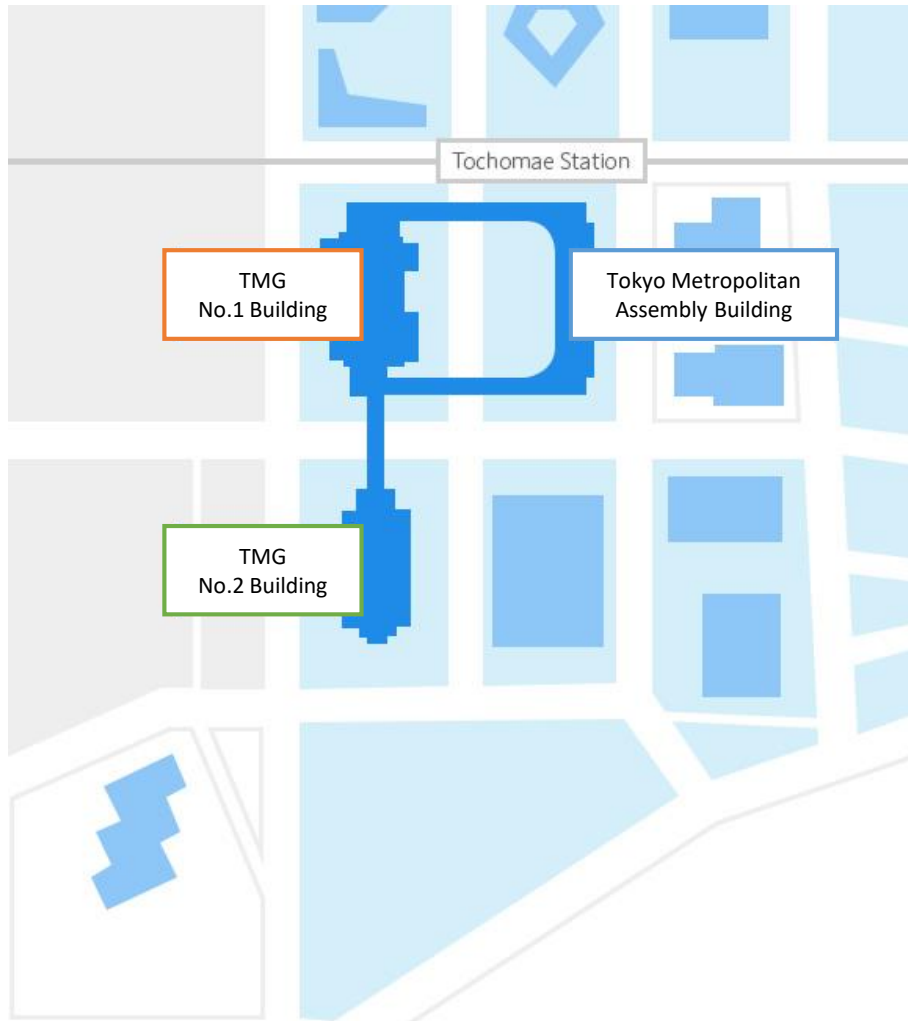

Map of Restaurants, Coffee shops, and Shops

TMG No.1 Building

- 32nd floor** Cafeteria
Drugstore:WELCIA
- 2nd floor** Books and Stationery Store:Books Kumazawa
- 1st floor** Coffee Shop:KEY'S CAFÉ

TMG No.2 Building

- 4th floor** Cafeteria
Drugstore:WELCIA
- 2nd floor** Coffee Shop:TULLY'S COFFEE

Tokyo Metropolitan Assembly Building

Tomin Hiroba(Citizen's Plaza),B1

- ID Photo Studio:Tokyo Fuji Color
- Restaurants:Azabu Nagasaka Sarashina,Honten (Soba),
Ise (Pork Cutlet),KŌGA (Ramen),Hourantei (Chinese
Food), HouRanTei (Cafe/Chinese Buffet/Curry)